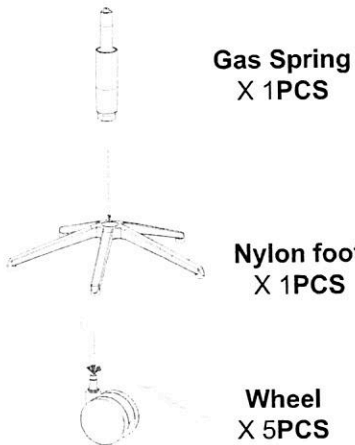

EVL-001Seat Installation Manual

Parts List

Wheel
X 5PCS

Nylon foot
X 1PCS

Gas Spring
X 1PCS

Foam seat
X 1PCS

Arms
X 1SET

Back
X 1PCS

List of Screws

M6*35mm
X 3PCS

M6*45mm
X 4PCS

Ø6 Shim
X 7PCS

Ø6 Spring Washer
X 3PCS

5mm Wrench
X 1PCS

Installation Steps

Step 1

Step 2

Step 3