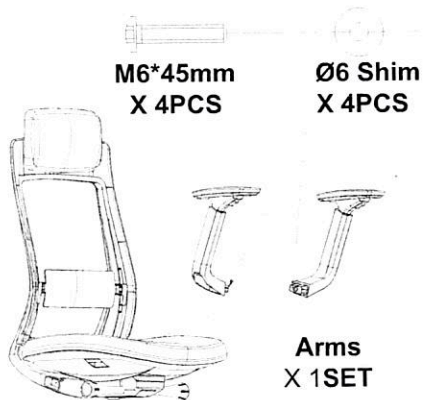

EVL-001Seat Installation Manual

Parts List

Wheel
X 5PCS

Nylon foot
X 1PCS

Gas Spring
X 1PCS

Foam seat
X 1PCS

Arms
X 1SET

Back
X 1PCS

List of Screws

M6*35mm
X 3PCS

M6*45mm
X 4PCS

Ø6 Shim
X 7PCS

Ø6 Spring Washer
X 3PCS

5mm Wrench
X 1PCS

Installation Steps

Step 1

Step 2

Step 3